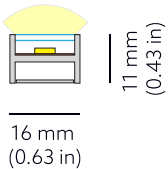

TECHNICAL DRAWING

SPECTRUM	3-Step MacAdam
COVER	Clear
LUMINOUS FLUX*	Luminaire: 278 lm Light source : 316 lm Per meter/feet: Red: 57 Lm/m 17 Lm/ft Green: 183 Lm/m 56 Lm/ft Blue: 38 Lm/m 12 Lm/ft
EFFICACY	Luminaire: 39 lm/W Light source: 44 lm/W
LIFETIME	L90B10 60.000h
HOUSING	Aluminum, plastic
ELECTRICAL	Power per meter/feet: 7.2 W/m Voltage: 24 VDC
OTHER DETAILS	IP40 ingress protection Dimmable
DIMENSIONS	Width: 16 mm (0.63") Height: 11 mm (0.43") Lenght: 1003 mm 3.3'