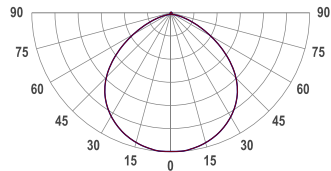

PHOTOMETRICS