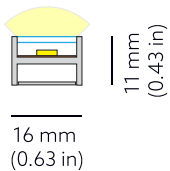

TECHNICAL DRAWING

SPECTRUM	3-Step MacAdam
COVER	Clear
LUMINOUS FLUX*	Luminaire: 278 lm Light source : 316 lm Per meter/feet: Red: 57 Lm/m 17 Lm/ft Green: 183 Lm/m 56 Lm/ft Blue: 38 Lm/m 12 Lm/ft
EFFICACY	Luminaire: 39 lm/W Light source: 44 lm/W
LIFETIME	L90B10 60.000h
HOUSING	Aluminum, plastic
ELECTRICAL	Power per meter/feet: 7.2 W/m Voltage: 24 VDC
OTHER DETAILS	IP40 ingress protection Dimmable
DIMENSIONS	Width: 16 mm (0.63") Height: 11 mm (0.43") Lenght: 1003 mm 3.3'