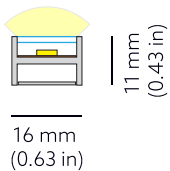

TECHNICAL DRAWING

SPECTRUM

3-Step MacAdam

COVER

Clear

LUMINOUS FLUX*

Luminaire: 278 lm
Light source : 316 lm

Per meter/feet:

Red: 57 Lm/m | 17 Lm/ft
Green: 183 Lm/m | 56 Lm/ft
Blue: 38 Lm/m | 12 Lm/ft

EFFICACY

Luminaire: 39 lm/W
Light source: 44 lm/W

LIFETIME

L90B10 60.000h

HOUSING

Aluminum, plastic

ELECTRICAL

Power per meter/feet: 7.2 W/m
Voltage: 24 VDC

OTHER DETAILS

IP40 ingress protection
Dimmable

DIMENSIONS

Width: 16 mm (0.63")
Height: 11 mm (0.43")
Lenght: 1003 mm | 3.3'