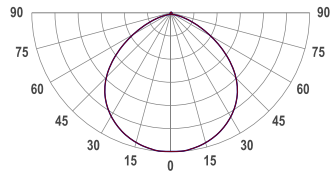

PHOTOMETRICS