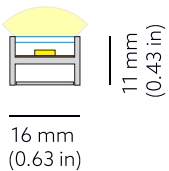

TECHNICAL DRAWING

SPECTRUM	3-Step MacAdam
COVER	Clear
LUMINOUS FLUX*	Luminaire: 422 lm Light source : 480 lm Per meter/feet: Red: 92 Lm/m 28 Lm/ft Green: 270 Lm/m 82 Lm/ft Blue: 61 Lm/m 18 Lm/ft
EFFICACY	Luminaire: 37 lm/W Light source: 42 lm/W
LIFETIME	L90B10 60.000h
HOUSING	Aluminum, plastic
ELECTRICAL	Power per meter/feet: 11.52 W/m Voltage: 24 VDC
OTHER DETAILS	IP40 ingress protection Dimmable
DIMENSIONS	Width: 16 mm (0.63") Height: 11 mm (0.43") Lenght: 1003 mm 3.3'