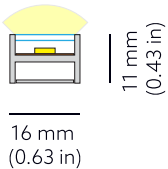

SPECTRUM	3-Step MacAdam
COVER	Clear
LUMINOUS FLUX*	Luminaire: 422 lm Light source : 480 lm Per meter/feet: Red: 92 Lm/m 28 Lm/ft Green: 270 Lm/m 82 Lm/ft Blue: 61 Lm/m 18 Lm/ft
EFFICACY	Luminaire: 37 lm/W Light source: 42 lm/W
LIFETIME	L90B10 60.000h
HOUSING	Aluminum, plastic
ELECTRICAL	Power per meter/feet: 11.52 W/m Voltage: 24 VDC
OTHER DETAILS	IP40 ingress protection Dimmable
DIMENSIONS	Width: 16 mm (0.63") Height: 11 mm (0.43") Lenght: 1003 mm 3.3'