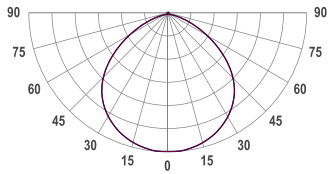

PHOTOMETRICS