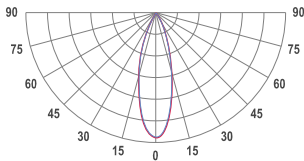

See luminaire drawings below for actual layout

COLORS

PHOTOMETRICS

SEGMENT TYPE LAYOUT

Start module

TECHNICAL DRAWING

MOUNTING

Trimless type

SPECTRUM

2700K
CRI 90+
3-Step MacAdam

OPTICS

30°

LUMINOUS FLUX*

Luminaire: 4667 Lm
Light source: 5364 Lm

EFFICACY

Luminaire: 74 Lm/W
Light source: 85 Lm/W

OTHER DETAILS

IP40 ingress protection

DIMENSIONS

Width: 50mm / 2"
Height: 93mm / 3.66"
Length: 3001.5 mm / 9.8'
Distance between groups: 50 cm
Black-out length: 484.75 mm / 1.59'

MOUNTING HOLE

3010 x 53 mm / 9.88' x 0.17"