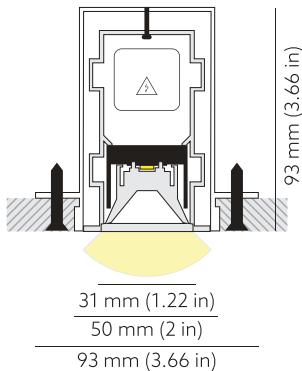

See luminaire drawings below for actual layout

COLORS

PHOTOMETRICS

SEGMENT TYPE LAYOUT

Start module

TECHNICAL DRAWING

MOUNTING

Trimless type

OTHER DETAILS

IP40 ingress protection

DIMENSIONS

Width: 50mm / 2"
Height: 93mm / 3.66"
Length: 3001.5 mm / 9.8'
Distance between groups: 50 cm
Black-out length: 484.75 mm / 1.59'

MOUNTING HOLE

3010 x 53 mm / 9.88' x 0.17"