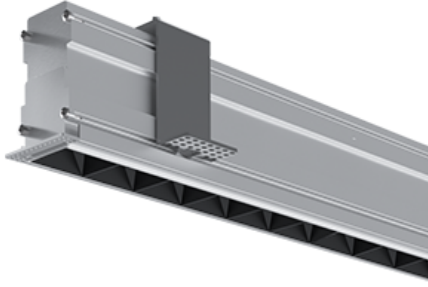

NEMAN X - TRIMLESS CONTINUOUS

Neman-X T STA PW X3-05 D30 927 L3000 ND

Start module for continuous line system

Product code: NMX T STA PW X3-05 B D30 927 3000 N

Article No.: F5TBDCPBBD3000N

Neman X Trimless luminaire contains changeable light engine. Luminaires lamps can be changed separately from the holding profile.

See luminaire drawings below for actual layout

COLORS

PHOTOMETRICS

SEGMENT TYPE LAYOUT

Start module

TECHNICAL DRAWING

MOUNTING

Trimless type

SPECTRUM

2700K
CRI 90+
3-Step MacAdam

OPTICS

30°

LUMINOUS FLUX*

Luminaire: 4667 Lm
Light source: 5364 Lm

EFFICACY

Luminaire: 74 Lm/W
Light source: 85 Lm/W

OTHER DETAILS

IP40 ingress protection

DIMENSIONS

Width: 50mm / 2"
Height: 93mm / 3.66"
Length: 3001.5 mm / 9.8'
Distance between groups: 50 cm
Black-out length: 484.75 mm / 1.59'

MOUNTING HOLE

3010 x 53 mm / 9.88' x 0.17"