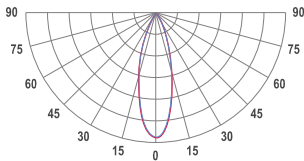

See luminaire drawings below for actual layout

COLORS

PHOTOMETRICS

SEGMENT TYPE LAYOUT

Start module

TECHNICAL DRAWING

MOUNTING

Trimless type

SPECTRUM

2700K
CRI 90+
3-Step MacAdam

OPTICS

30°

LUMINOUS FLUX*

Luminaire: 778 Lm
Light source: 894 Lm

EFFICACY

Luminaire: 74 Lm/W
Light source: 85 Lm/W

OTHER DETAILS

IP40 ingress protection

DIMENSIONS

Width: 50mm / 2"
Height: 93mm / 3.66"
Length: 501.5 mm / 1.6'
Distance between groups: 50 cm
Black-out length: 408.5 mm / 1.34'

MOUNTING HOLE

510 x 53 mm / 1.67' x 0.17"