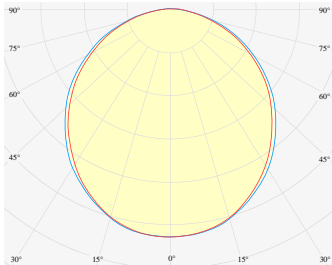

MOUNTING	Trimless
TYPE	Individual luminaire
CCT	2700K
CRI	CRI 80+
COLOR CONSISTENCY	3-Step MacAdam
LUMENS LUMINAIRE	1646 Lm
LIGHT SOURCE	2256 Lm
EFFICACY LUMINAIRE	106 Lm/W
LIGHT SOURCE	161 Lm/W
LIFETIME	L90B10 60.000h

CONTROL	no dim

LUMINAIRE POWER	15.6 W
INPUT VOLTAGE	220-240 VAC 50/60 Hz Integrated driver

HOUSING	Opal light surface
HOUSING COLOR	Extruded aluminum, White color
IP CLASS	IP20 ingress protection
OTHER DETAILS	Lead cable 2m (6.5'), transparent

DIMENSIONS	Width: 50 mm / 1.97" Height: 93 mm / 3.66" Length: 860 mm / 2.8'

MOUNTING HOLE	860 x mm / 2.82' x 2.09"

Possible allowed deviation of optical and electrical values are ±15%. Allowed measurement uncertainty ±7%.
All values in datasheet are for reference only and customers should take these values on their own risk. HOLECTRON reserves the right for changes without prior notice.