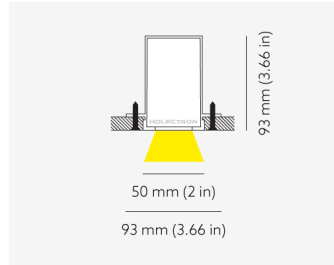

NEMAN TRIMLESS

Opal

Product code: NM T LUM OP PW W17 827 0840 N

Article No.: F1TAODAADXX0840N

MOUNTING	Trimless
TYPE	Individual luminaire
CCT	2700K
CRI	CRI 80+
COLOR CONSISTENCY	3-Step MacAdam
LUMENS LUMINAIRE	1646 Lm
LIGHT SOURCE	2256 Lm
EFFICACY LUMINAIRE	106 Lm/W
LIGHT SOURCE	161 Lm/W
LIFETIME	L90B10 60.000h

CONTROL	no dim
----------------	--------

LUMINAIRE POWER	15.6 W
INPUT VOLTAGE	220-240 VAC 50/60 Hz Integrated driver

HOUSING	Opal light surface
HOUSING COLOR	Extruded aluminum, White color
IP CLASS	IP20 ingress protection
OTHER DETAILS	Lead cable 2m (6.5'), transparent

DIMENSIONS	Width: 50 mm / 1.97" Height: 93 mm / 3.66" Length: 860 mm / 2.8'
-------------------	--

MOUNTING HOLE	860 x mm / 2.82' x 2.09"
----------------------	--------------------------

Possible allowed deviation of optical and electrical values are ±15%. Allowed measurement uncertainty ±7%.
All values in datasheet are for reference only and customers should take these values on their own risk. HOLECTRON reserves the right for changes without prior notice.