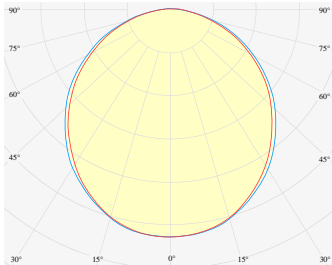

NEMAN TRIMLESS

Opal

Product code: NM T LUM OP PW W17 827 0560 N

Article No.: F1TAODAADX0560N

MOUNTING	Trimless
TYPE	Individual luminaire
CCT	2700K
CRI	CRI 80+
COLOR CONSISTENCY	3-Step MacAdam
LUMENS LUMINAIRE	1097 Lm
LIGHT SOURCE	1504 Lm
EFFICACY LUMINAIRE	105 Lm/W
LIGHT SOURCE	161 Lm/W
LIFETIME	L90B10 60.000h

CONTROL	no dim
----------------	--------

LUMINAIRE POWER	10.4 W
INPUT VOLTAGE	220-240 VAC 50/60 Hz Integrated driver

HOUSING	Opal light surface
HOUSING COLOR	Extruded aluminum, White color
IP CLASS	IP20 ingress protection
OTHER DETAILS	Lead cable 2m (6.5'), transparent

DIMENSIONS	Width: 50 mm / 1.97" Height: 93 mm / 3.66" Length: 580 mm / 1.9'
-------------------	--

MOUNTING HOLE	580 x mm / 1.9' x 2.09"
----------------------	-------------------------

Possible allowed deviation of optical and electrical values are ±15%. Allowed measurement uncertainty ±7%.
All values in datasheet are for reference only and customers should take these values on their own risk. HOLECTRON reserves the right for changes without prior notice.