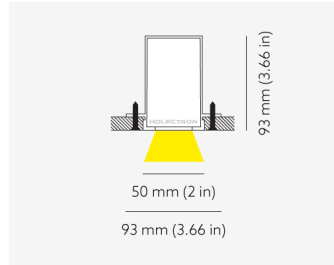

NEMAN TRIMLESS

Opal

Product code: NM T LUM OP PW W17 827 0560 N

Article No.: F1TAODAADX0560N

MOUNTING	Trimless
TYPE	Individual luminaire
CCT	2700K
CRI	CRI 80+
COLOR CONSISTENCY	3-Step MacAdam
LUMENS LUMINAIRE	1097 Lm
LIGHT SOURCE	1504 Lm
EFFICACY LUMINAIRE	105 Lm/W
LIGHT SOURCE	161 Lm/W
LIFETIME	L90B10 60.000h

CONTROL	no dim
----------------	--------

LUMINAIRE POWER	10.4 W
INPUT VOLTAGE	220-240 VAC 50/60 Hz Integrated driver

HOUSING	Opal light surface
HOUSING COLOR	Extruded aluminum, White color
IP CLASS	IP20 ingress protection
OTHER DETAILS	Lead cable 2m (6.5'), transparent

DIMENSIONS	Width: 50 mm / 1.97" Height: 93 mm / 3.66" Length: 580 mm / 1.9'
-------------------	--

MOUNTING HOLE	580 x mm / 1.9' x 2.09"
----------------------	-------------------------

Possible allowed deviation of optical and electrical values are ±15%. Allowed measurement uncertainty ±7%.
All values in datasheet are for reference only and customers should take these values on their own risk. HOLECTRON reserves the right for changes without prior notice.