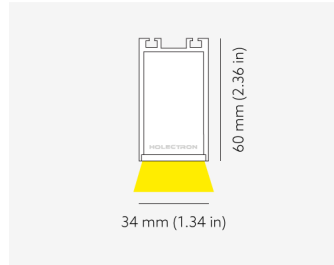

## NEMAN SURFACE

### Opal

Product code: NM S LUM OP PW W17 827 1400 N

Article No.: F1SAODAADXX1400N

<b>MOUNTING</b>	Surface
<b>TYPE</b>	Individual luminaire
<b>CCT</b>	2700K
<b>CRI</b>	CRI 80+
<b>COLOR CONSISTENCY</b>	3-Step MacAdam
<b>LUMENS LUMINAIRE</b>	2744 Lm
<b>LIGHT SOURCE</b>	3760 Lm
<b>EFFICACY LUMINAIRE</b>	106 Lm/W
<b>LIGHT SOURCE</b>	161 Lm/W
<b>LIFETIME</b>	L90B10 60.000h

<b>CONTROL</b>	no dim
----------------	--------

<b>LUMINAIRE POWER</b>	25.9 W
<b>INPUT VOLTAGE</b>	220-240 VAC 50/60 Hz Integrated driver

<b>HOUSING</b>	Opal light surface
<b>HOUSING COLOR</b>	Extruded aluminum, White color
<b>IP CLASS</b>	IP20 ingress protection
<b>OTHER DETAILS</b>	Lead cable 2m (6.5'), transparent

<b>DIMENSIONS</b>	Width: 34 mm / 1.34" Height: 60 mm / 2.36" Length: 1403 mm / 4.6'
-------------------	---