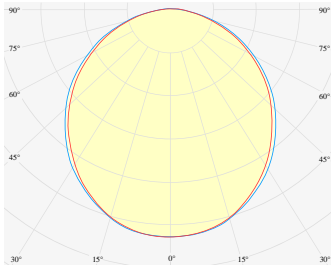

MOUNTING	Surface
TYPE	Individual luminaire
CCT	2700K
CRI	CRI 80+
COLOR CONSISTENCY	3-Step MacAdam
LUMENS LUMINAIRE	2744 Lm
LIGHT SOURCE	3760 Lm
EFFICACY LUMINAIRE	106 Lm/W
LIGHT SOURCE	161 Lm/W
LIFETIME	L90B10 60.000h

CONTROL	no dim

LUMINAIRE POWER	25.9 W
INPUT VOLTAGE	220-240 VAC 50/60 Hz Integrated driver

HOUSING	Opal light surface
HOUSING COLOR	Extruded aluminum, White color
IP CLASS	IP20 ingress protection
OTHER DETAILS	Lead cable 2m (6.5'), transparent

DIMENSIONS	Width: 34 mm / 1.34" Height: 60 mm / 2.36" Length: 1403 mm / 4.6'