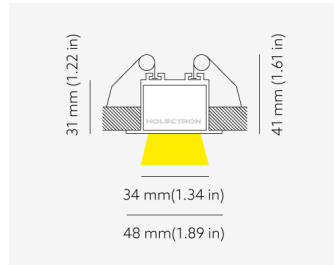

NEMAN RECESSED

Microprism

Product code: NM R LUM MP PW W17 827 0840 D

Article No.: F1RAMDAADXX0840D

MOUNTING	Recessed
TYPE	Individual luminaire
CCT	2700K
CRI	CRI 80+
COLOR CONSISTENCY	3-Step MacAdam
LUMENS LUMINAIRE	1657 Lm
LIGHT SOURCE	2256 Lm
EFFICACY LUMINAIRE	106 Lm/W
LIGHT SOURCE	161 Lm/W
LIFETIME	L90B10 60.000h

CONTROL	DALI
----------------	------

LUMINAIRE POWER	15.6 W
INPUT VOLTAGE	220-240 VAC 50/60 Hz
	Integrated driver

HOUSING	Microprism light surface
HOUSING COLOR	Extruded aluminum, White color
IP CLASS	IP20 ingress protection
OTHER DETAILS	Lead cable 2m (6.5'), transparent

DIMENSIONS	Width: 48 mm / 1.89"
	Height: 41 mm / 1.61"
	Length: 857 mm / 2.8'

MOUNTING HOLE	848 x mm / 2.78' x 1.5"
----------------------	-------------------------

Possible allowed deviation of optical and electrical values are ±15%. Allowed measurement uncertainty ±7%.
 All values in datasheet are for reference only and customers should take these values on their own risk. HOLECTRON reserves the right for changes without prior notice.