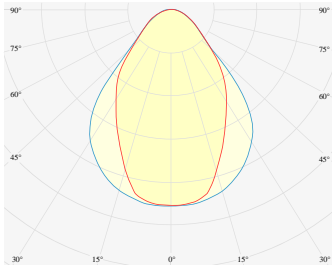

NEMAN RECESSED

Microprism

Product code: NM R LUM MP PW W17 827 0840 D

Article No.: F1RAMDAADXX0840D

MOUNTING	Recessed
TYPE	Individual luminaire
CCT	2700K
CRI	CRI 80+
COLOR CONSISTENCY	3-Step MacAdam
LUMENS LUMINAIRE	1657 Lm
LIGHT SOURCE	2256 Lm
EFFICACY LUMINAIRE	106 Lm/W
LIGHT SOURCE	161 Lm/W
LIFETIME	L90B10 60.000h

CONTROL	DALI
----------------	------

LUMINAIRE POWER	15.6 W
INPUT VOLTAGE	220-240 VAC 50/60 Hz
	Integrated driver

HOUSING	Microprism light surface
HOUSING COLOR	Extruded aluminum, White color
IP CLASS	IP20 ingress protection
OTHER DETAILS	Lead cable 2m (6.5'), transparent

DIMENSIONS	Width: 48 mm / 1.89"
	Height: 41 mm / 1.61"
	Length: 857 mm / 2.8'

MOUNTING HOLE	848 x mm / 2.78' x 1.5"
----------------------	-------------------------

Possible allowed deviation of optical and electrical values are ±15%. Allowed measurement uncertainty ±7%.
 All values in datasheet are for reference only and customers should take these values on their own risk. HOLECTRON reserves the right for changes without prior notice.