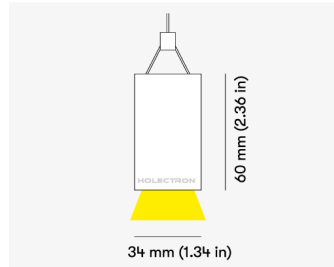

NEMAN PENDANT

Microprism

Product code: NM P LUM MP PW W17 827 1120 N

Article No.: F1PAMDAADXX1120N

MOUNTING	Pendant
TYPE	Individual luminaire
CCT	2700K
CRI	CRI 80+
COLOR CONSISTENCY	3-Step MacAdam
LUMENS LUMINAIRE	2209 Lm
LIGHT SOURCE	3008 Lm
EFFICACY LUMINAIRE	106 Lm/W
LIGHT SOURCE	161 Lm/W
LIFETIME	L90B10 60.000h

CONTROL	no dim
----------------	--------

LUMINAIRE POWER	20.8 W
INPUT VOLTAGE	220-240 VAC 50/60 Hz Integrated driver

HOUSING	Microprism light surface
HOUSING COLOR	Extruded aluminum, White color
IP CLASS	IP20 ingress protection
OTHER DETAILS	Suspension length 2m (6.5') Lead cable 2m (6.5'), transparent

DIMENSIONS	Width: 34 mm / 1.34" Height: 60 mm / 2.36" Length: 1123 mm / 3.7'
-------------------	---

Possible allowed deviation of optical and electrical values are ±15%. Allowed measurement uncertainty ±7%.
All values in datasheet are for reference only and customers should take these values on their own risk. HOLECTRON reserves the right for changes without prior notice.