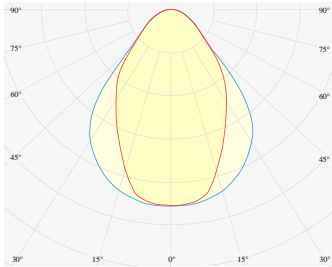

NEMAN PENDANT

Microprism

Product code: NM P LUM MP PW W17 827 1120 N

Article No.: F1PAMDAADXX1120N

MOUNTING	Pendant
TYPE	Individual luminaire
CCT	2700K
CRI	CRI 80+
COLOR CONSISTENCY	3-Step MacAdam
LUMENS LUMINAIRE	2209 Lm
LIGHT SOURCE	3008 Lm
EFFICACY LUMINAIRE	106 Lm/W
LIGHT SOURCE	161 Lm/W
LIFETIME	L90B10 60.000h

CONTROL	no dim
----------------	--------

LUMINAIRE POWER	20.8 W
INPUT VOLTAGE	220-240 VAC 50/60 Hz Integrated driver

HOUSING	Microprism light surface
HOUSING COLOR	Extruded aluminum, White color
IP CLASS	IP20 ingress protection
OTHER DETAILS	Suspension length 2m (6.5') Lead cable 2m (6.5'), transparent

DIMENSIONS	Width: 34 mm / 1.34" Height: 60 mm / 2.36" Length: 1123 mm / 3.7'
-------------------	---

Possible allowed deviation of optical and electrical values are ±15%. Allowed measurement uncertainty ±7%.
All values in datasheet are for reference only and customers should take these values on their own risk. HOLECTRON reserves the right for changes without prior notice.