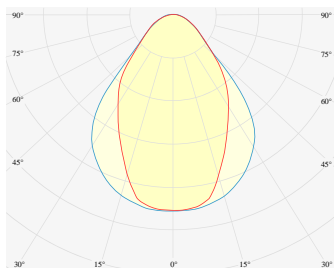

NEMAN PENDANT

Microprism

Product code: NM P LUM MP PW W17 827 0840 D

Article No.: F1PAMDAADXX0840D

MOUNTING	Pendant
TYPE	Individual luminaire
CCT	2700K
CRI	CRI 80+
COLOR CONSISTENCY	3-Step MacAdam
LUMENS LUMINAIRE	1657 Lm
LIGHT SOURCE	2256 Lm
EFFICACY LUMINAIRE	106 Lm/W
LIGHT SOURCE	161 Lm/W
LIFETIME	L90B10 60.000h

CONTROL	DALI
----------------	------

LUMINAIRE POWER	15.6 W
INPUT VOLTAGE	220-240 VAC 50/60 Hz Integrated driver

HOUSING	Microprism light surface
HOUSING COLOR	Extruded aluminum, White color
IP CLASS	IP20 ingress protection
OTHER DETAILS	Suspension length 2m (6.5') Lead cable 2m (6.5'), transparent

DIMENSIONS	Width: 34 mm / 1.34" Height: 60 mm / 2.36" Length: 843 mm / 2.8'
-------------------	--

Possible allowed deviation of optical and electrical values are ±15%. Allowed measurement uncertainty ±7%.
All values in datasheet are for reference only and customers should take these values on their own risk. HOLECTRON reserves the right for changes without prior notice.