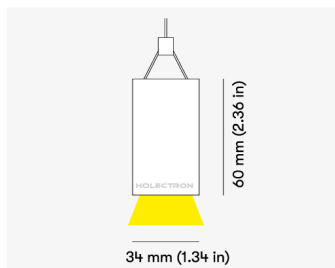

NEMAN PENDANT

Microprism

Product code: NM P LUM MP PW W17 827 0840 D

Article No.: F1PAMDAADXX0840D

MOUNTING	Pendant
TYPE	Individual luminaire
CCT	2700K
CRI	CRI 80+
COLOR CONSISTENCY	3-Step MacAdam
LUMENS LUMINAIRE	1657 Lm
LIGHT SOURCE	2256 Lm
EFFICACY LUMINAIRE	106 Lm/W
LIGHT SOURCE	161 Lm/W
LIFETIME	L90B10 60.000h

CONTROL	DALI
----------------	------

LUMINAIRE POWER	15.6 W
INPUT VOLTAGE	220-240 VAC 50/60 Hz Integrated driver

HOUSING	Microprism light surface
HOUSING COLOR	Extruded aluminum, White color
IP CLASS	IP20 ingress protection
OTHER DETAILS	Suspension length 2m (6.5') Lead cable 2m (6.5'), transparent

DIMENSIONS	Width: 34 mm / 1.34" Height: 60 mm / 2.36" Length: 843 mm / 2.8'
-------------------	--

Possible allowed deviation of optical and electrical values are ±15%. Allowed measurement uncertainty ±7%.
All values in datasheet are for reference only and customers should take these values on their own risk. HOLECTRON reserves the right for changes without prior notice.