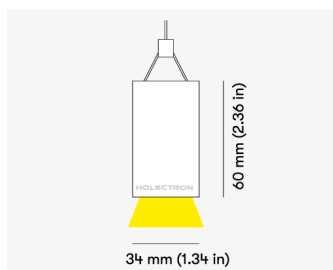

NEMAN PENDANT

Microprism

Product code: NM P LUM MP PW W17 827 0840 N

Article No.: F1PAMDAADXX0840N

MOUNTING	Pendant
TYPE	Individual luminaire
CCT	2700K
CRI	CRI 80+
COLOR CONSISTENCY	3-Step MacAdam
LUMENS LUMINAIRE	1657 Lm
LIGHT SOURCE	2256 Lm
EFFICACY LUMINAIRE	106 Lm/W
LIGHT SOURCE	161 Lm/W
LIFETIME	L90B10 60.000h

CONTROL	no dim
----------------	--------

LUMINAIRE POWER	15.6 W
INPUT VOLTAGE	220-240 VAC 50/60 Hz Integrated driver

HOUSING	Microprism light surface
HOUSING COLOR	Extruded aluminum, White color
IP CLASS	IP20 ingress protection
OTHER DETAILS	Suspension length 2m (6.5') Lead cable 2m (6.5'), transparent

DIMENSIONS	Width: 34 mm / 1.34" Height: 60 mm / 2.36" Length: 843 mm / 2.8'
-------------------	--

Possible allowed deviation of optical and electrical values are ±15%. Allowed measurement uncertainty ±7%.
All values in datasheet are for reference only and customers should take these values on their own risk. HOLECTRON reserves the right for changes without prior notice.