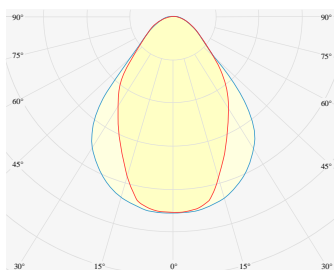

NEMAN PENDANT

Microprism

Product code: NM P LUM MP PW W17 827 0840 N

Article No.: F1PAMDAADXX0840N

MOUNTING	Pendant
TYPE	Individual luminaire
CCT	2700K
CRI	CRI 80+
COLOR CONSISTENCY	3-Step MacAdam
LUMENS LUMINAIRE	1657 Lm
LIGHT SOURCE	2256 Lm
EFFICACY LUMINAIRE	106 Lm/W
LIGHT SOURCE	161 Lm/W
LIFETIME	L90B10 60.000h

CONTROL	no dim
----------------	--------

LUMINAIRE POWER	15.6 W
INPUT VOLTAGE	220-240 VAC 50/60 Hz Integrated driver

HOUSING	Microprism light surface
HOUSING COLOR	Extruded aluminum, White color
IP CLASS	IP20 ingress protection
OTHER DETAILS	Suspension length 2m (6.5') Lead cable 2m (6.5'), transparent

DIMENSIONS	Width: 34 mm / 1.34" Height: 60 mm / 2.36" Length: 843 mm / 2.8'
-------------------	--

Possible allowed deviation of optical and electrical values are ±15%. Allowed measurement uncertainty ±7%.
All values in datasheet are for reference only and customers should take these values on their own risk. HOLECTRON reserves the right for changes without prior notice.