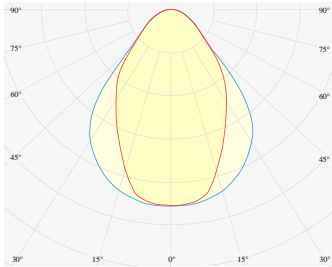

NEMAN PENDANT

Microprism

Product code: NM P LUM MP PW W17 827 0560 D

Article No.: F1PAMDAADXX0560D

MOUNTING	Pendant
TYPE	Individual luminaire
CCT	2700K
CRI	CRI 80+
COLOR CONSISTENCY	3-Step MacAdam
LUMENS LUMINAIRE	1105 Lm
LIGHT SOURCE	1504 Lm
EFFICACY LUMINAIRE	106 Lm/W
LIGHT SOURCE	161 Lm/W
LIFETIME	L90B10 60.000h

CONTROL	DALI
----------------	------

LUMINAIRE POWER	10.4 W
INPUT VOLTAGE	220-240 VAC 50/60 Hz Integrated driver

HOUSING	Microprism light surface
HOUSING COLOR	Extruded aluminum, White color
IP CLASS	IP20 ingress protection
OTHER DETAILS	Suspension length 2m (6.5') Lead cable 2m (6.5'), transparent

DIMENSIONS	Width: 34 mm / 1.34" Height: 60 mm / 2.36" Length: 563 mm / 1.8'
-------------------	--

Possible allowed deviation of optical and electrical values are ±15%. Allowed measurement uncertainty ±7%.
All values in datasheet are for reference only and customers should take these values on their own risk. HOLECTRON reserves the right for changes without prior notice.