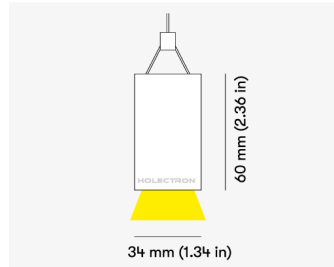

NEMAN PENDANT

Microprism

Product code: NM P LUM MP PW W17 827 0560 D

Article No.: F1PAMDAADXX0560D

MOUNTING	Pendant
TYPE	Individual luminaire
CCT	2700K
CRI	CRI 80+
COLOR CONSISTENCY	3-Step MacAdam
LUMENS LUMINAIRE	1105 Lm
LIGHT SOURCE	1504 Lm
EFFICACY LUMINAIRE	106 Lm/W
LIGHT SOURCE	161 Lm/W
LIFETIME	L90B10 60.000h

CONTROL	DALI
----------------	------

LUMINAIRE POWER	10.4 W
INPUT VOLTAGE	220-240 VAC 50/60 Hz Integrated driver

HOUSING	Microprism light surface
HOUSING COLOR	Extruded aluminum, White color
IP CLASS	IP20 ingress protection
OTHER DETAILS	Suspension length 2m (6.5') Lead cable 2m (6.5'), transparent

DIMENSIONS	Width: 34 mm / 1.34" Height: 60 mm / 2.36" Length: 563 mm / 1.8'
-------------------	--

Possible allowed deviation of optical and electrical values are ±15%. Allowed measurement uncertainty ±7%.
All values in datasheet are for reference only and customers should take these values on their own risk. HOLECTRON reserves the right for changes without prior notice.