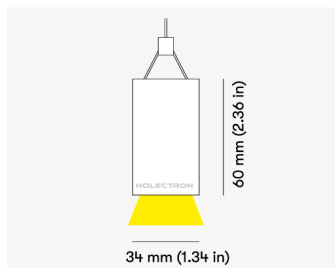

NEMAN PENDANT

Microprism

Product code: NM P LUM MP PW W17 827 0560 N

Article No.: F1PAMDAADXX0560N

MOUNTING	Pendant
TYPE	Individual luminaire
CCT	2700K
CRI	CRI 80+
COLOR CONSISTENCY	3-Step MacAdam
LUMENS LUMINAIRE	1105 Lm
LIGHT SOURCE	1504 Lm
EFFICACY LUMINAIRE	106 Lm/W
LIGHT SOURCE	161 Lm/W
LIFETIME	L90B10 60.000h

CONTROL	no dim
----------------	--------

LUMINAIRE POWER	10.4 W
INPUT VOLTAGE	220-240 VAC 50/60 Hz Integrated driver

HOUSING	Microprism light surface
HOUSING COLOR	Extruded aluminum, White color
IP CLASS	IP20 ingress protection
OTHER DETAILS	Suspension length 2m (6.5') Lead cable 2m (6.5'), transparent

DIMENSIONS	Width: 34 mm / 1.34" Height: 60 mm / 2.36" Length: 563 mm / 1.8'
-------------------	--

Possible allowed deviation of optical and electrical values are ±15%. Allowed measurement uncertainty ±7%.
All values in datasheet are for reference only and customers should take these values on their own risk. HOLECTRON reserves the right for changes without prior notice.