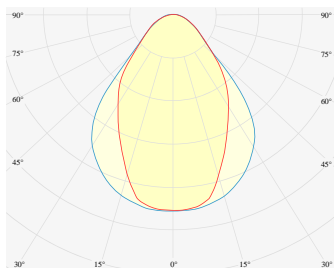

NEMAN PENDANT

Microprism

Product code: NM P LUM MP PW W17 827 0560 N

Article No.: F1PAMDAADXX0560N

MOUNTING	Pendant
TYPE	Individual luminaire
CCT	2700K
CRI	CRI 80+
COLOR CONSISTENCY	3-Step MacAdam
LUMENS LUMINAIRE	1105 Lm
LIGHT SOURCE	1504 Lm
EFFICACY LUMINAIRE	106 Lm/W
LIGHT SOURCE	161 Lm/W
LIFETIME	L90B10 60.000h

CONTROL	no dim
----------------	--------

LUMINAIRE POWER	10.4 W
INPUT VOLTAGE	220-240 VAC 50/60 Hz Integrated driver

HOUSING	Microprism light surface
HOUSING COLOR	Extruded aluminum, White color
IP CLASS	IP20 ingress protection
OTHER DETAILS	Suspension length 2m (6.5') Lead cable 2m (6.5'), transparent

DIMENSIONS	Width: 34 mm / 1.34" Height: 60 mm / 2.36" Length: 563 mm / 1.8'
-------------------	--

Possible allowed deviation of optical and electrical values are ±15%. Allowed measurement uncertainty ±7%.
All values in datasheet are for reference only and customers should take these values on their own risk. HOLECTRON reserves the right for changes without prior notice.