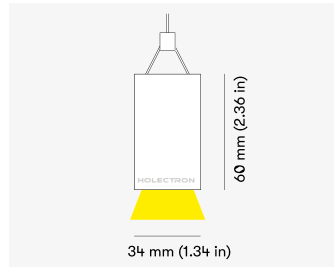

NEMAN PENDANT

Honeycomb Black

Product code: NM P LUM HB PW W17 827 1120 D

Article No.: F1PABDAADXX1120D

MOUNTING	Pendant
TYPE	Individual luminaire
CCT	2700K
CRI	CRI 80+
COLOR CONSISTENCY	3-Step MacAdam
LUMENS LUMINAIRE	1638 Lm
LIGHT SOURCE	3008 Lm
EFFICACY LUMINAIRE	79 Lm/W
LIGHT SOURCE	161 Lm/W
LIFETIME	L90B10 60.000h

CONTROL	DALI
----------------	------

LUMINAIRE POWER	20.8 W
INPUT VOLTAGE	220-240 VAC 50/60 Hz Integrated driver

HOUSING	Honeycomb Black light surface
HOUSING COLOR	Extruded aluminum, White color
IP CLASS	IP20 ingress protection
OTHER DETAILS	Suspension length 2m (6.5') Lead cable 2m (6.5'), transparent

DIMENSIONS	Width: 34 mm / 1.34" Height: 60 mm / 2.36" Length: 1123 mm / 3.7'
-------------------	---

Possible allowed deviation of optical and electrical values are ±15%. Allowed measurement uncertainty ±7%.
All values in datasheet are for reference only and customers should take these values on their own risk. HOLECTRON reserves the right for changes without prior notice.