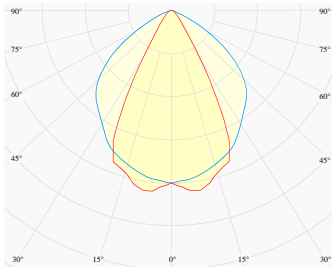

MOUNTING	Pendant
TYPE	Individual luminaire
CCT	2700K
CRI	CRI 80+
COLOR CONSISTENCY	3-Step MacAdam
LUMENS LUMINAIRE	1638 Lm
LIGHT SOURCE	3008 Lm
EFFICACY LUMINAIRE	79 Lm/W
LIGHT SOURCE	161 Lm/W
LIFETIME	L90B10 60.000h

CONTROL	DALI

LUMINAIRE POWER	20.8 W
INPUT VOLTAGE	220-240 VAC 50/60 Hz Integrated driver

HOUSING	Honeycomb Black light surface
HOUSING COLOR	Extruded aluminum, White color
IP CLASS	IP20 ingress protection
OTHER DETAILS	Suspension length 2m (6.5') Lead cable 2m (6.5'), transparent

DIMENSIONS	Width: 34 mm / 1.34" Height: 60 mm / 2.36" Length: 1123 mm / 3.7'

Possible allowed deviation of optical and electrical values are ±15%. Allowed measurement uncertainty ±7%.
All values in datasheet are for reference only and customers should take these values on their own risk. HOLECTRON reserves the right for changes without prior notice.