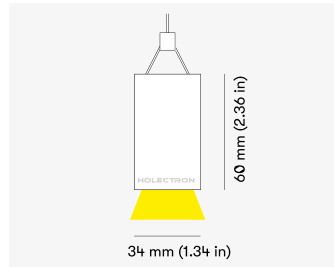

NEMAN PENDANT

Honeycomb Black

Product code: NM P LUM HB PW W17 827 0840 N

Article No.: F1PABDAADX0840N

MOUNTING	Pendant
TYPE	Individual luminaire
CCT	2700K
CRI	CRI 80+
COLOR CONSISTENCY	3-Step MacAdam
LUMENS LUMINAIRE	1229 Lm
LIGHT SOURCE	2256 Lm
EFFICACY LUMINAIRE	79 Lm/W
LIGHT SOURCE	161 Lm/W
LIFETIME	L90B10 60.000h

CONTROL	no dim
----------------	--------

LUMINAIRE POWER	15.6 W
INPUT VOLTAGE	220-240 VAC 50/60 Hz Integrated driver

HOUSING	Honeycomb Black light surface
HOUSING COLOR	Extruded aluminum, White color
IP CLASS	IP20 ingress protection
OTHER DETAILS	Suspension length 2m (6.5') Lead cable 2m (6.5'), transparent

DIMENSIONS	Width: 34 mm / 1.34" Height: 60 mm / 2.36" Length: 843 mm / 2.8'
-------------------	--

Possible allowed deviation of optical and electrical values are ±15%. Allowed measurement uncertainty ±7%.
All values in datasheet are for reference only and customers should take these values on their own risk. HOLECTRON reserves the right for changes without prior notice.