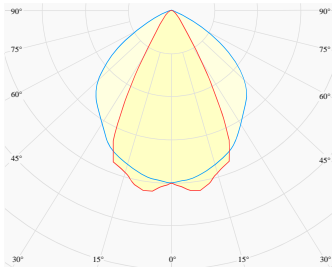

MOUNTING	Pendant
TYPE	Individual luminaire
CCT	2700K
CRI	CRI 80+
COLOR CONSISTENCY	3-Step MacAdam
LUMENS LUMINAIRE	1229 Lm
LIGHT SOURCE	2256 Lm
EFFICACY LUMINAIRE	79 Lm/W
LIGHT SOURCE	161 Lm/W
LIFETIME	L90B10 60.000h

CONTROL	no dim

LUMINAIRE POWER	15.6 W
INPUT VOLTAGE	220-240 VAC 50/60 Hz Integrated driver

HOUSING	Honeycomb Black light surface
HOUSING COLOR	Extruded aluminum, White color
IP CLASS	IP20 ingress protection
OTHER DETAILS	Suspension length 2m (6.5') Lead cable 2m (6.5'), transparent

DIMENSIONS	Width: 34 mm / 1.34" Height: 60 mm / 2.36" Length: 843 mm / 2.8'

Possible allowed deviation of optical and electrical values are ±15%. Allowed measurement uncertainty ±7%.
All values in datasheet are for reference only and customers should take these values on their own risk. HOLECTRON reserves the right for changes without prior notice.