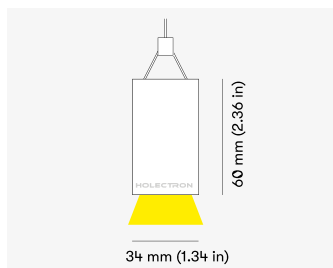

NEMAN PENDANT

Honeycomb Black

Product code: NM P LUM HB PW W17 827 0560 D

Article No.: F1PABDAADX0560D

MOUNTING	Pendant
TYPE	Individual luminaire
CCT	2700K
CRI	CRI 80+
COLOR CONSISTENCY	3-Step MacAdam
LUMENS LUMINAIRE	819 Lm
LIGHT SOURCE	1504 Lm
EFFICACY LUMINAIRE	79 Lm/W
LIGHT SOURCE	161 Lm/W
LIFETIME	L90B10 60.000h

CONTROL	DALI
----------------	------

LUMINAIRE POWER	10.4 W
INPUT VOLTAGE	220-240 VAC 50/60 Hz Integrated driver

HOUSING	Honeycomb Black light surface
HOUSING COLOR	Extruded aluminum, White color
IP CLASS	IP20 ingress protection
OTHER DETAILS	Suspension length 2m (6.5') Lead cable 2m (6.5'), transparent

DIMENSIONS	Width: 34 mm / 1.34" Height: 60 mm / 2.36" Length: 563 mm / 1.8'
-------------------	--

Possible allowed deviation of optical and electrical values are ±15%. Allowed measurement uncertainty ±7%.
All values in datasheet are for reference only and customers should take these values on their own risk. HOLECTRON reserves the right for changes without prior notice.