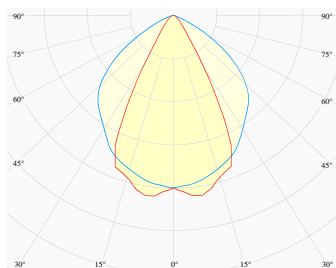

MOUNTING	Pendant
TYPE	Individual luminaire
CCT	2700K
CRI	CRI 80+
COLOR CONSISTENCY	3-Step MacAdam
LUMENS LUMINAIRE	819 Lm
LIGHT SOURCE	1504 Lm
EFFICACY LUMINAIRE	79 Lm/W
LIGHT SOURCE	161 Lm/W
LIFETIME	L90B10 60.000h

CONTROL	DALI

LUMINAIRE POWER	10.4 W
INPUT VOLTAGE	220-240 VAC 50/60 Hz Integrated driver

HOUSING	Honeycomb Black light surface
HOUSING COLOR	Extruded aluminum, White color
IP CLASS	IP20 ingress protection
OTHER DETAILS	Suspension length 2m (6.5') Lead cable 2m (6.5'), transparent

DIMENSIONS	Width: 34 mm / 1.34" Height: 60 mm / 2.36" Length: 563 mm / 1.8'

Possible allowed deviation of optical and electrical values are ±15%. Allowed measurement uncertainty ±7%.
All values in datasheet are for reference only and customers should take these values on their own risk. HOLECTRON reserves the right for changes without prior notice.