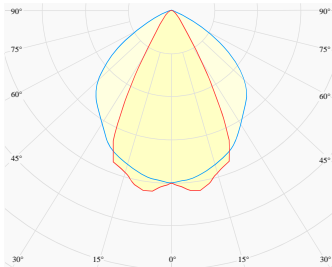

MOUNTING	Pendant
TYPE	Individual luminaire
CCT	2700K
CRI	CRI 80+
COLOR CONSISTENCY	3-Step MacAdam
LUMENS LUMINAIRE	819 Lm
LIGHT SOURCE	1504 Lm
EFFICACY LUMINAIRE	79 Lm/W
LIGHT SOURCE	161 Lm/W
LIFETIME	L90B10 60.000h

CONTROL	no dim

LUMINAIRE POWER	10.4 W
INPUT VOLTAGE	220-240 VAC 50/60 Hz Integrated driver

HOUSING	Honeycomb Black light surface
HOUSING COLOR	Extruded aluminum, White color
IP CLASS	IP20 ingress protection
OTHER DETAILS	Suspension length 2m (6.5') Lead cable 2m (6.5'), transparent

DIMENSIONS	Width: 34 mm / 1.34" Height: 60 mm / 2.36" Length: 563 mm / 1.8'

Possible allowed deviation of optical and electrical values are ±15%. Allowed measurement uncertainty ±7%.
All values in datasheet are for reference only and customers should take these values on their own risk. HOLECTRON reserves the right for changes without prior notice.