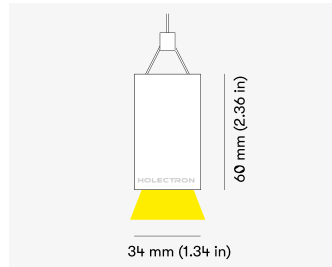

NEMAN PENDANT

Honeycomb Black

Product code: NM P LUM HB PW W17 827 0560 N

Article No.: F1PABDAADX0560N

MOUNTING	Pendant
TYPE	Individual luminaire
CCT	2700K
CRI	CRI 80+
COLOR CONSISTENCY	3-Step MacAdam
LUMENS LUMINAIRE	819 Lm
LIGHT SOURCE	1504 Lm
EFFICACY LUMINAIRE	79 Lm/W
LIGHT SOURCE	161 Lm/W
LIFETIME	L90B10 60.000h

CONTROL	no dim
----------------	--------

LUMINAIRE POWER	10.4 W
INPUT VOLTAGE	220-240 VAC 50/60 Hz Integrated driver

HOUSING	Honeycomb Black light surface
HOUSING COLOR	Extruded aluminum, White color
IP CLASS	IP20 ingress protection
OTHER DETAILS	Suspension length 2m (6.5') Lead cable 2m (6.5'), transparent

DIMENSIONS	Width: 34 mm / 1.34" Height: 60 mm / 2.36" Length: 563 mm / 1.8'
-------------------	--

Possible allowed deviation of optical and electrical values are ±15%. Allowed measurement uncertainty ±7%.
All values in datasheet are for reference only and customers should take these values on their own risk. HOLECTRON reserves the right for changes without prior notice.