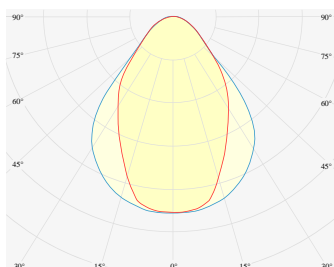

NEMAN RECESSED

Microprism

Product code: NM R LUM MP PW W17 827 1400 N

Article No.: F1RAMDAADXX1400N

MOUNTING	Recessed
TYPE	Individual luminaire
CCT	2700K
CRI	CRI 80+
COLOR CONSISTENCY	3-Step MacAdam
LUMENS LUMINAIRE	2761 Lm
LIGHT SOURCE	3760 Lm
EFFICACY LUMINAIRE	107 Lm/W
LIGHT SOURCE	161 Lm/W
LIFETIME	L90B10 60.000h

CONTROL	no dim
----------------	--------

LUMINAIRE POWER	25.9 W
INPUT VOLTAGE	220-240 VAC 50/60 Hz
	Integrated driver

HOUSING	Microprism light surface
HOUSING COLOR	Extruded aluminum, White color
IP CLASS	IP20 ingress protection
OTHER DETAILS	Lead cable 2m (6.5'), transparent

DIMENSIONS	Width: 48 mm / 1.89"
	Height: 41 mm / 1.61"
	Length: 1417 mm / 4.6'

MOUNTING HOLE	1408 x mm / 4.62' x 1.5"
----------------------	--------------------------

Possible allowed deviation of optical and electrical values are ±15%. Allowed measurement uncertainty ±7%.
 All values in datasheet are for reference only and customers should take these values on their own risk. HOLECTRON reserves the right for changes without prior notice.