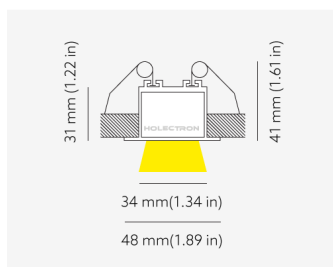

NEMAN RECESSED

Microprism

Product code: NM R LUM MP PW W17 827 1400 N

Article No.: F1RAMDAADXX1400N

MOUNTING	Recessed
TYPE	Individual luminaire
CCT	2700K
CRI	CRI 80+
COLOR CONSISTENCY	3-Step MacAdam
LUMENS LUMINAIRE	2761 Lm
LIGHT SOURCE	3760 Lm
EFFICACY LUMINAIRE	107 Lm/W
LIGHT SOURCE	161 Lm/W
LIFETIME	L90B10 60.000h

CONTROL	no dim
----------------	--------

LUMINAIRE POWER	25.9 W
INPUT VOLTAGE	220-240 VAC 50/60 Hz
	Integrated driver

HOUSING	Microprism light surface
HOUSING COLOR	Extruded aluminum, White color
IP CLASS	IP20 ingress protection
OTHER DETAILS	Lead cable 2m (6.5'), transparent

DIMENSIONS	Width: 48 mm / 1.89"
	Height: 41 mm / 1.61"
	Length: 1417 mm / 4.6'

MOUNTING HOLE	1408 x mm / 4.62' x 1.5"
----------------------	--------------------------

Possible allowed deviation of optical and electrical values are ±15%. Allowed measurement uncertainty ±7%.
 All values in datasheet are for reference only and customers should take these values on their own risk. HOLECTRON reserves the right for changes without prior notice.