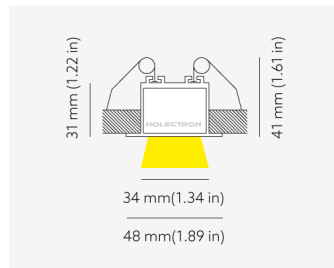

NEMAN RECESSED

Microprism

Product code: NM R LUM MP PW W17 827 1120 D

Article No.: F1RAMDAADXX1120D

MOUNTING	Recessed
TYPE	Individual luminaire
CCT	2700K
CRI	CRI 80+
COLOR CONSISTENCY	3-Step MacAdam
LUMENS LUMINAIRE	2209 Lm
LIGHT SOURCE	3008 Lm
EFFICACY LUMINAIRE	106 Lm/W
LIGHT SOURCE	161 Lm/W
LIFETIME	L90B10 60.000h

CONTROL	DALI
----------------	------

LUMINAIRE POWER	20.8 W
INPUT VOLTAGE	220-240 VAC 50/60 Hz Integrated driver

HOUSING	Microprism light surface
HOUSING COLOR	Extruded aluminum, White color
IP CLASS	IP20 ingress protection
OTHER DETAILS	Lead cable 2m (6.5'), transparent

DIMENSIONS	Width: 48 mm / 1.89" Height: 41 mm / 1.61" Length: 1137 mm / 3.7'
-------------------	---

MOUNTING HOLE	1128 x mm / 3.7' x 1.5"
----------------------	-------------------------

Possible allowed deviation of optical and electrical values are ±15%. Allowed measurement uncertainty ±7%.
All values in datasheet are for reference only and customers should take these values on their own risk. HOLECTRON reserves the right for changes without prior notice.