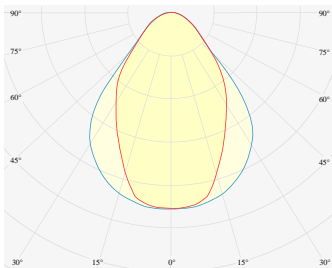

NEMAN RECESSED

Microprism

Product code: NM R LUM MP PW W17 827 1120 D

Article No.: F1RAMDAADXX1120D

MOUNTING	Recessed
TYPE	Individual luminaire
CCT	2700K
CRI	CRI 80+
COLOR CONSISTENCY	3-Step MacAdam
LUMENS LUMINAIRE	2209 Lm
LIGHT SOURCE	3008 Lm
EFFICACY LUMINAIRE	106 Lm/W
LIGHT SOURCE	161 Lm/W
LIFETIME	L90B10 60.000h

CONTROL	DALI
----------------	------

LUMINAIRE POWER	20.8 W
INPUT VOLTAGE	220-240 VAC 50/60 Hz Integrated driver

HOUSING	Microprism light surface
HOUSING COLOR	Extruded aluminum, White color
IP CLASS	IP20 ingress protection
OTHER DETAILS	Lead cable 2m (6.5'), transparent

DIMENSIONS	Width: 48 mm / 1.89" Height: 41 mm / 1.61" Length: 1137 mm / 3.7'
-------------------	---

MOUNTING HOLE	1128 x mm / 3.7' x 1.5"
----------------------	-------------------------

Possible allowed deviation of optical and electrical values are ±15%. Allowed measurement uncertainty ±7%.
All values in datasheet are for reference only and customers should take these values on their own risk. HOLECTRON reserves the right for changes without prior notice.