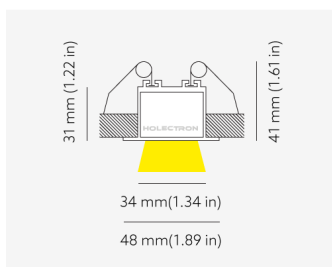

NEMAN RECESSED

Microprism

Product code: NM R LUM MP PW W17 827 0840 N

Article No.: F1RAMDAADXX0840N

MOUNTING	Recessed
TYPE	Individual luminaire
CCT	2700K
CRI	CRI 80+
COLOR CONSISTENCY	3-Step MacAdam
LUMENS LUMINAIRE	1657 Lm
LIGHT SOURCE	2256 Lm
EFFICACY LUMINAIRE	106 Lm/W
LIGHT SOURCE	161 Lm/W
LIFETIME	L90B10 60.000h

CONTROL	no dim
----------------	--------

LUMINAIRE POWER	15.6 W
INPUT VOLTAGE	220-240 VAC 50/60 Hz
	Integrated driver

HOUSING	Microprism light surface
HOUSING COLOR	Extruded aluminum, White color
IP CLASS	IP20 ingress protection
OTHER DETAILS	Lead cable 2m (6.5'), transparent

DIMENSIONS	Width: 48 mm / 1.89"
	Height: 41 mm / 1.61"
	Length: 857 mm / 2.8'

MOUNTING HOLE	848 x mm / 2.78' x 1.5"
----------------------	-------------------------

Possible allowed deviation of optical and electrical values are ±15%. Allowed measurement uncertainty ±7%.
 All values in datasheet are for reference only and customers should take these values on their own risk. HOLECTRON reserves the right for changes without prior notice.