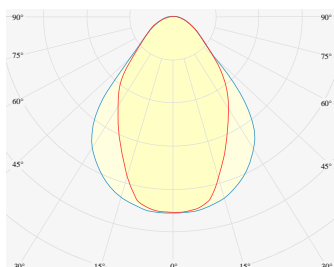

NEMAN RECESSED

Microprism

Product code: NM R LUM MP PW W17 827 0840 N

Article No.: F1RAMDAADXX0840N

MOUNTING	Recessed
TYPE	Individual luminaire
CCT	2700K
CRI	CRI 80+
COLOR CONSISTENCY	3-Step MacAdam
LUMENS LUMINAIRE	1657 Lm
LIGHT SOURCE	2256 Lm
EFFICACY LUMINAIRE	106 Lm/W
LIGHT SOURCE	161 Lm/W
LIFETIME	L90B10 60.000h

CONTROL	no dim
----------------	--------

LUMINAIRE POWER	15.6 W
INPUT VOLTAGE	220-240 VAC 50/60 Hz
	Integrated driver

HOUSING	Microprism light surface
HOUSING COLOR	Extruded aluminum, White color
IP CLASS	IP20 ingress protection
OTHER DETAILS	Lead cable 2m (6.5'), transparent

DIMENSIONS	Width: 48 mm / 1.89"
	Height: 41 mm / 1.61"
	Length: 857 mm / 2.8'

MOUNTING HOLE	848 x mm / 2.78' x 1.5"
----------------------	-------------------------

Possible allowed deviation of optical and electrical values are ±15%. Allowed measurement uncertainty ±7%.
 All values in datasheet are for reference only and customers should take these values on their own risk. HOLECTRON reserves the right for changes without prior notice.