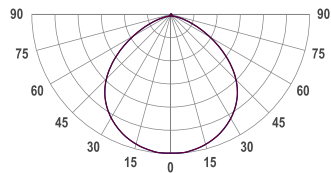

PHOTOMETRICS