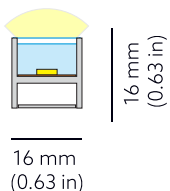

TECHNICAL DRAWING

SPECTRUM

3-Step MacAdam

COVER

Clear

LUMINOUS FLUX*

Luminaire: 306 lm
Light source: 480 lm

Per meter/feet:

Red: 66 Lm/m | 20 Lm/ft
Green: 195 Lm/m | 60 Lm/ft
Blue: 44 Lm/m | 13 Lm/ft

EFFICACY

Luminaire: 27 lm/W
Light source: 42 lm/W

LIFETIME

L90B10 60.000h

HOUSING

Aluminum, polyurethane

ELECTRICAL

Power per meter/feet: 11.52 W/m
Voltage: 24 VDC

TEMPERATURE

Tc max <75°C (167°F)
Operating: -25°C...+50°C (-13°F...122°F)

OTHER DETAILS

IP67 protection
Dimmable
Install in well-ventilated areas only

DIMENSIONS

Width: 16 mm (0.63")
Height: 16 mm (0.63")
Length: 1001.5 mm | 3.3'

* Luminous flux values are based on tests with white housing. Lower luminous flux values might apply for other housing colors.

Possible allowed deviation of optical and electrical values are ±15%. Allowed measurement uncertainty ±7%.
All values in datasheet are for reference only and customers should take these values on their own risk. HOLECTRON reserves the right for changes without prior notice.