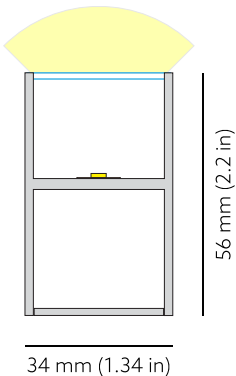

ULA L RGB COLORFUL LIGHT

UlaL A1112 IEC AG OPL / RGB48/Nx G5 011W L1000
Start segment

COLORS

 Grey housing

PHOTOMETRICS

SEGMENT LAYOUT

Start type segment

TECHNICAL DRAWING

SPECTRUM	3-Step MacAdam
COVER	Opal
LUMINOUS FLUX*	Luminaire 250 lm Light source : 480 lm Per meter/feet: Red: 54 Lm/m 16 Lm/ft Green: 160 Lm/m 49 Lm/ft Blue: 36 Lm/m 11 Lm/ft
EFFICACY	Luminaire: 22 lm/W Light source: 42 lm/W
LIFETIME	L90B10 60.000h
HOUSING	Aluminum, plastic
ELECTRICAL	Power per meter/feet: 11.52 W/m Voltage: 24 VDC
OTHER DETAILS	IP40 ingress protection Dimmable
DIMENSIONS	Width: 34 mm 1.34" Height: 56 mm 2.20" Lenght: 1001.5 mm 3.3'