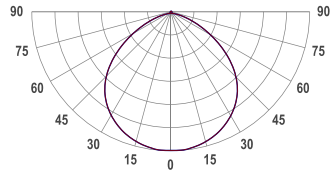

ULA L RGB COLORFUL LIGHT

UlaL A1112 IEC AG OPL / RGB48/Nx G5 011W L1000
Start segment

COLORS

 Grey housing

PHOTOMETRICS

SEGMENT LAYOUT

Start type segment

TECHNICAL DRAWING

SPECTRUM	3-Step MacAdam
COVER	Opal
LUMINOUS FLUX*	Luminaire 250 lm Light source : 480 lm Per meter/feet: Red: 54 Lm/m 16 Lm/ft Green: 160 Lm/m 49 Lm/ft Blue: 36 Lm/m 11 Lm/ft
EFFICACY	Luminaire: 22 lm/W Light source: 42 lm/W
LIFETIME	L90B10 60.000h
HOUSING	Aluminum, plastic
ELECTRICAL	Power per meter/feet: 11.52 W/m Voltage: 24 VDC
OTHER DETAILS	IP40 ingress protection Dimmable
DIMENSIONS	Width: 34 mm 1.34" Height: 56 mm 2.20" Lenght: 1001.5 mm 3.3'