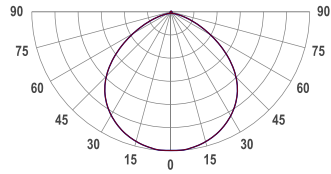

ULA L RGB COLORFUL LIGHT

UlaL A1112 IEC PB OPL / RGB48/Nx G5 07W L1000
Luminaire segment

COLORS

 Black housing

PHOTOMETRICS

SEGMENT LAYOUT

Luminaire type segment

TECHNICAL DRAWING

SPECTRUM	3-Step MacAdam
COVER	Opal
LUMINOUS FLUX*	Luminaire 164 lm Light source : 316 lm Per meter/feet: Red: 34 Lm/m 10 Lm/ft Green: 108 Lm/m 33 Lm/ft Blue: 22 Lm/m 7 Lm/ft
EFFICACY	Luminaire: 23 lm/W Light source: 44 lm/W
LIFETIME	L90B10 60.000h
HOUSING	Aluminum, plastic
ELECTRICAL	Power per meter/feet: 7.2 W/m Voltage: 24 VDC
OTHER DETAILS	IP40 ingress protection Dimmable
DIMENSIONS	Width: 34 mm 1.34" Height: 56 mm 2.20" Lenght: 1003 mm 3.3'