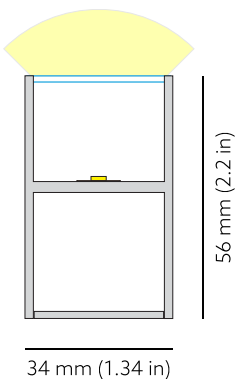

ULA L RGB COLORFUL LIGHT

UlaL A1112 IEC PB OPL / RGB48/Nx G5 07W L1000
Luminaire segment

COLORS

 Black housing

PHOTOMETRICS

SEGMENT LAYOUT

Luminaire type segment

TECHNICAL DRAWING

SPECTRUM	3-Step MacAdam
COVER	Opal
LUMINOUS FLUX*	Luminaire 164 lm Light source : 316 lm Per meter/feet: Red: 34 Lm/m 10 Lm/ft Green: 108 Lm/m 33 Lm/ft Blue: 22 Lm/m 7 Lm/ft
EFFICACY	Luminaire: 23 lm/W Light source: 44 lm/W
LIFETIME	L90B10 60.000h
HOUSING	Aluminum, plastic
ELECTRICAL	Power per meter/feet: 7.2 W/m Voltage: 24 VDC
OTHER DETAILS	IP40 ingress protection Dimmable
DIMENSIONS	Width: 34 mm 1.34" Height: 56 mm 2.20" Lenght: 1003 mm 3.3'