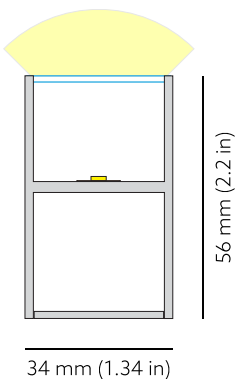

## PHOTOMETRICS

## SEGMENT LAYOUT

Luminaire type segment

## TECHNICAL DRAWING

<b>SPECTRUM</b>	3-Step MacAdam
<b>COVER</b>	Opal
<b>LUMINOUS FLUX*</b>	Luminaire 250 lm Light source : 480 lm  Per meter/feet: Red: 54 Lm/m   16 Lm/ft Green: 160 Lm/m   49 Lm/ft Blue: 36 Lm/m   11 Lm/ft
<b>EFFICACY</b>	Luminaire: 22 lm/W Light source: 42 lm/W
<b>LIFETIME</b>	L90B10 60.000h
<b>HOUSING</b>	Aluminum, plastic
<b>ELECTRICAL</b>	Power per meter/feet: 11.52 W/m Voltage: 24 VDC
<b>OTHER DETAILS</b>	IP40 ingress protection Dimmable
<b>DIMENSIONS</b>	Width: 34 mm   1.34" Height: 56 mm   2.20" Lenght: 1003 mm   3.3'