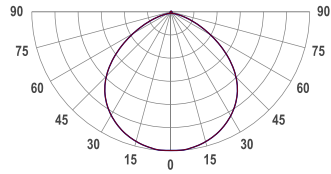

PHOTOMETRICS