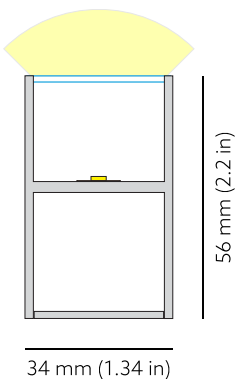

TECHNICAL DRAWING

SPECTRUM

3-Step MacAdam

COVER

Opal

LUMINOUS FLUX*

Luminaire 250 lm
Light source : 480 lm

Per meter/feet:

Red: 54 Lm/m | 16 Lm/ft
Green: 160 Lm/m | 49 Lm/ft
Blue: 36 Lm/m | 11 Lm/ft

EFFICACY

Luminaire: 22 lm/W
Light source: 42 lm/W

LIFETIME

L90B10 60.000h

HOUSING

Aluminum, plastic

ELECTRICAL

Power per meter/feet: 11.52 W/m
Voltage: 24 VDC

OTHER DETAILS

IP40 ingress protection
Dimmable

DIMENSIONS

Width: 34 mm | 1.34"
Height: 56 mm | 2.20"
Lenght: 1003 mm | 3.3'